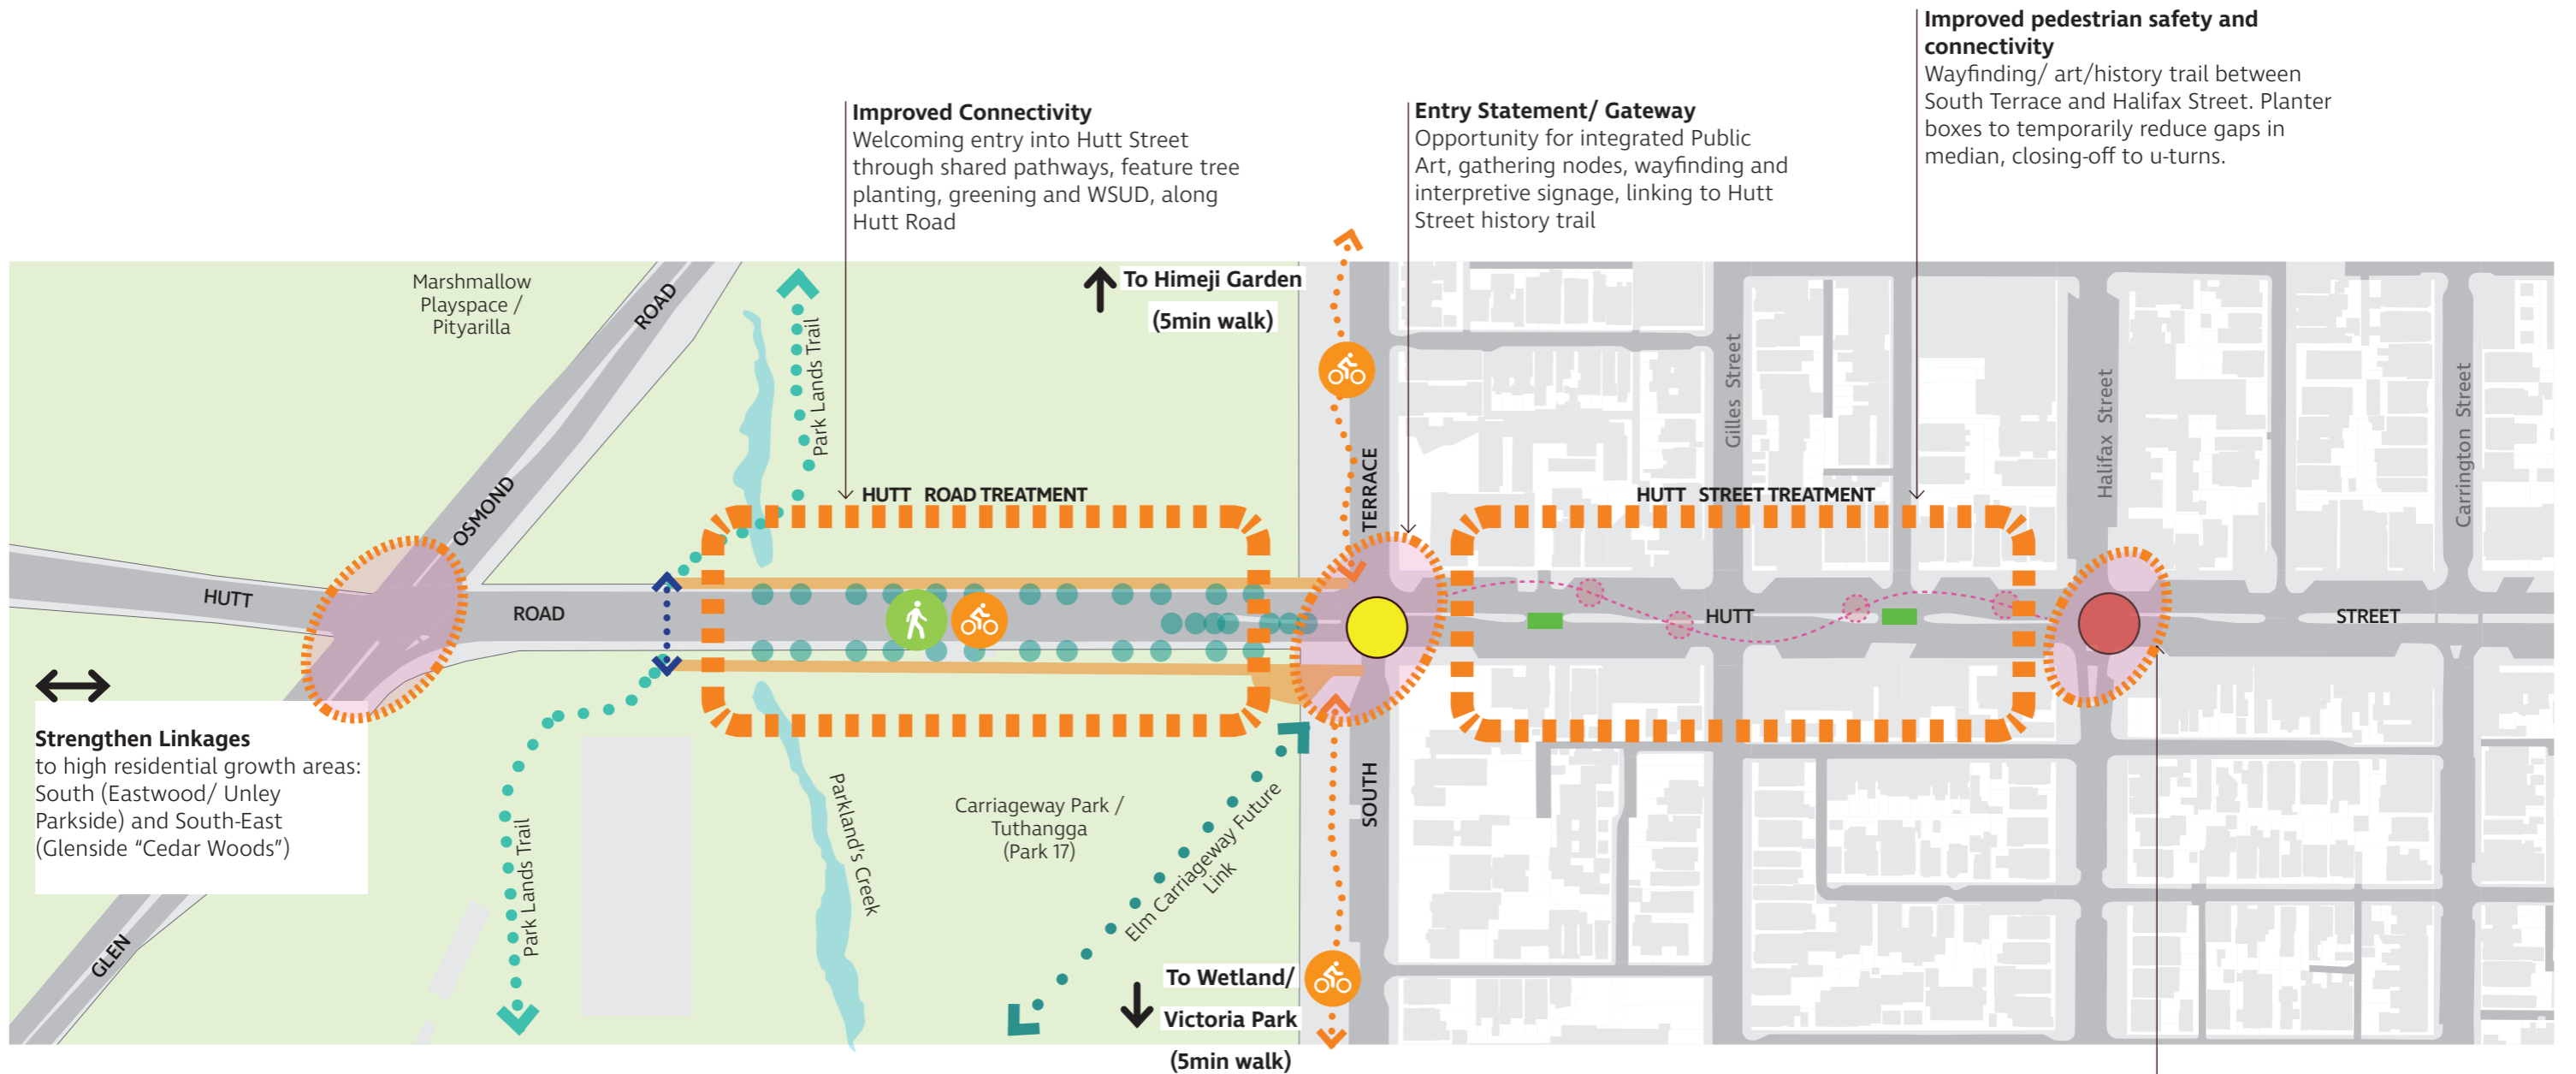

Hutt Street Entry Statement

Opportunities Framework

LEGEND

-  PARK LANDS TRAIL
-  UPGRADED CROSSING POINT
-  ENTRY STATEMENT INTEGRATED ARTWORK
-  "HEART OF HUTT" - LIGHTING/ GREENING INSTALLATION

"Heart of Hutt" Integrated Art work, Greening and Atmospheric/ light installations.

Hutt Street Entry Statement

Vision

Artistic Impression - Gateway into Hutt Street showing greening and improved linkages

Artistic Impression - Heart of Hutt: Enhancing the village heart through activation and greening